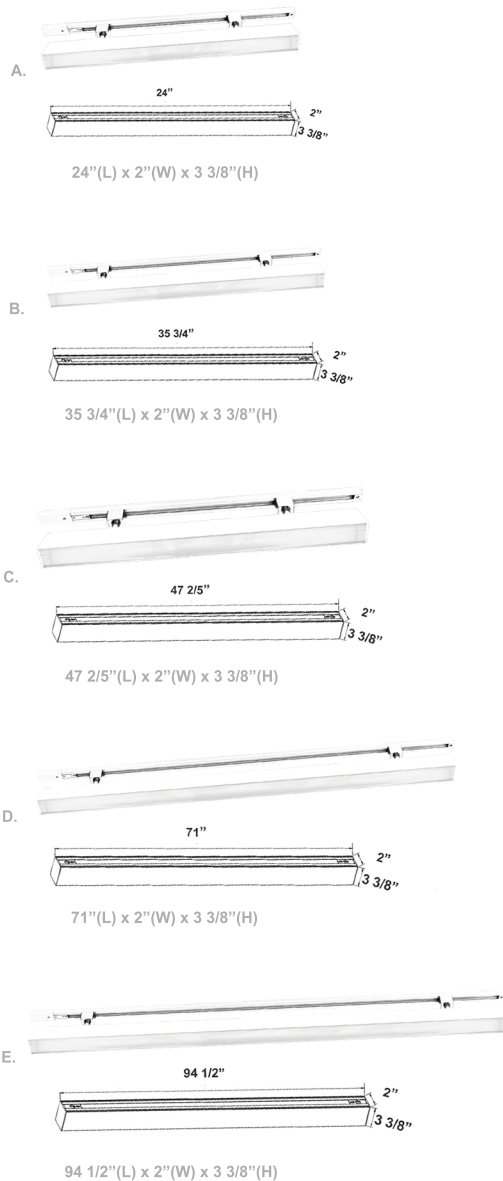

SCX2 Architectural Linkable Track Lights

Wattage

20W / 30W / 40W / 60W / 80W

Voltage Input

120-277V AC
50/60Hz

Efficacy

89-107 LPW

Dimming

0~10V Dimmable

Finish

Aluminum Housing & Low Profile Modern Design
Matte White Finish

Beam Angles

104.8°(H)

100.5°(V)

Color Temperatures

Features

Factory-installed Options

Catalog No.	Fig.	Catalog No.	Fig.	Length	EM Option	Length	EM Option
SCX2-2FT-20W-MCT4-D-TR	A.	SCX2-6FT-60W-MCT4-D-TR	D.	2FT	OPT-SCX-ULM-2FT-8W-MCT4	6FT	OPT-SCX-ULM-6FT-24W-MCT4
SCX2-3FT-30W-MCT4-D-TR	B.	SCX2-6FT-60W-MCT4-D-TR	E.	3FT	OPT-SCX-ULM-3FT-12W-MCT4	8FT	OPT-SCX-ULM-8FT-32W-MCT4
SCX2-4FT-40W-MCT4-D-TR	C.			4FT	OPT-SCX-ULM-4FT-16W-MCT4